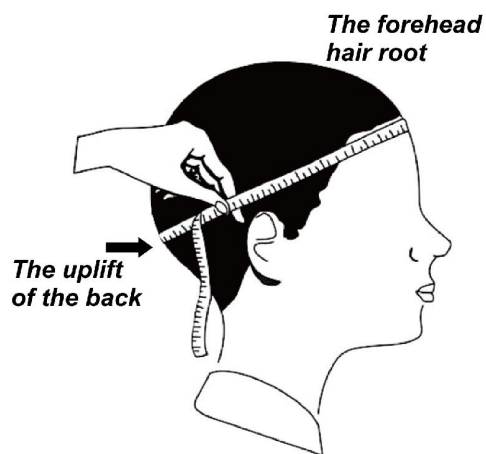

1. Print same as under brim

2. Solid color

3. Screen print custom logo

CUSTOM CHIN STRAP

ADJUSTABLE CHIN CHORD: helps keep the Newest plain straw bucket hat with custom logo in place even in wind or when the adventure takes a sudden turn; built for the authentic water men beach life.

CUSTOM TOGGLE

Find the perfect toggle to fit your unique straw hat designs.

CUSTOM SIZE

Our straw hat size available:

Toddler: 48-50cm

Kids: 50-52cm, 52-54cm, 54-56cm

Youth: 54-56cm

Adult: 56-58cm, 58-60cm, 60-62cm

Suitable for people of all ages, from youth to old age. The plain straw bucket hat with custom logo provides excellent protection, whether you are a man, woman, toddler, kid, or child

Please reference below size chart: